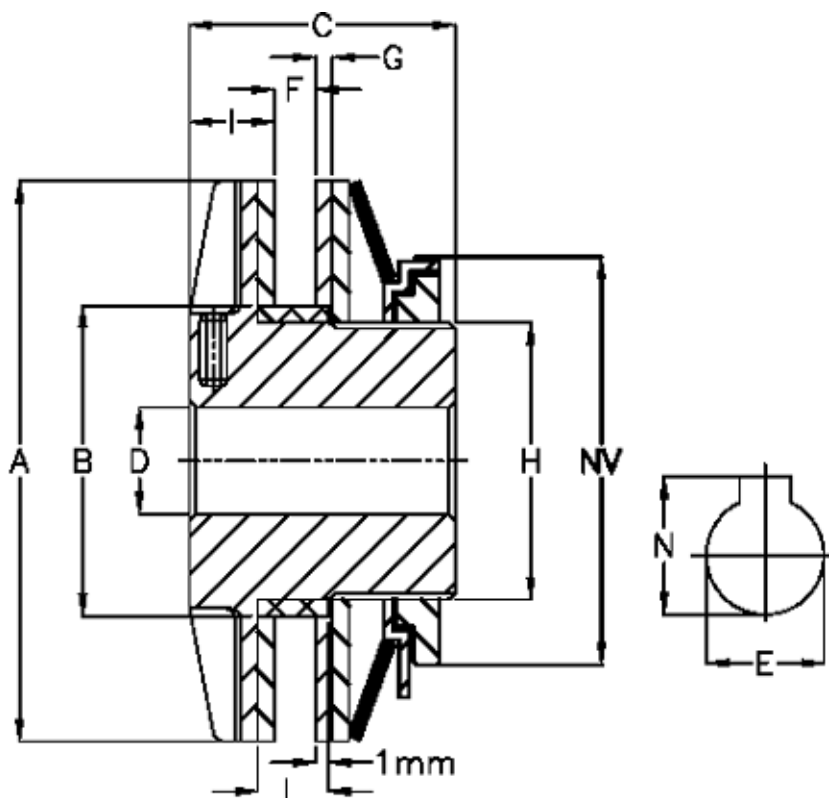

Article number: 4601306

Description: Securex torque limiter T 130/85

Measures

A = 85	L	= 16
B = 52	Largest possible bore with slot according to DIN 6885/1, E max = 30	
C = 55	Largest possible bore with slot according to DIN 6885/1, N	= 33.3
D = 15	Largest possible bore with slot according to DIN 6885/3, E max = 30	
F = 15	Largest possible bore with slot according to DIN 6885/3, N	= 32.3
G = 4	Max torque Nm	= 240
H = 42	Number of springs	= 2
I = 17	NV	= 60